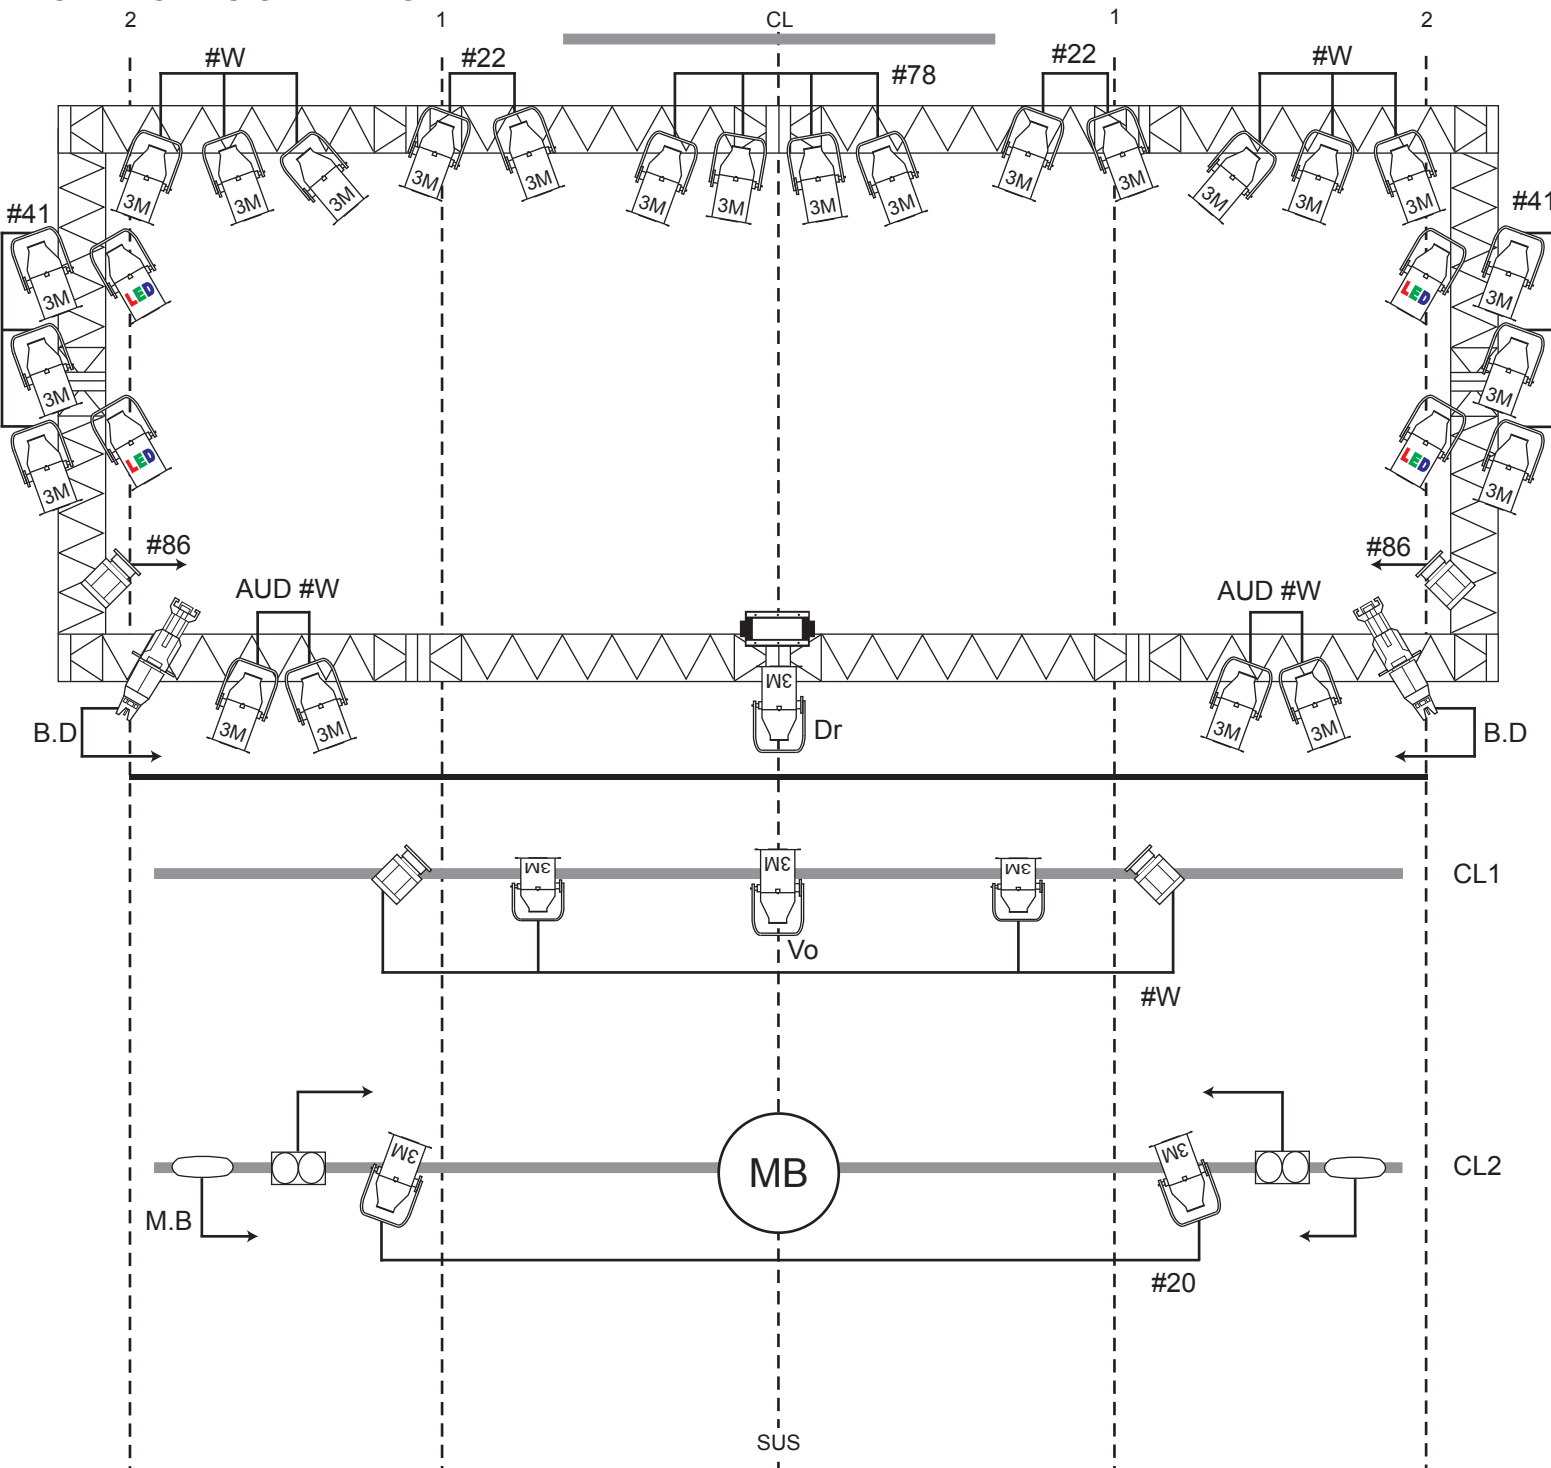

LIGHTING BASIC ARRANGEMENT

KEY					
	SILVER-PAR56 LONG-M-300w	30		LED PAR RGB	4
	SILVER-PAR56 SHORT-M-300w	4		SPOT-500w	4
	BLACK-PAR38 -M-150w	8		MINIBULL-600w	2
	ATOMIC3000 DMX	1		426-650w	2