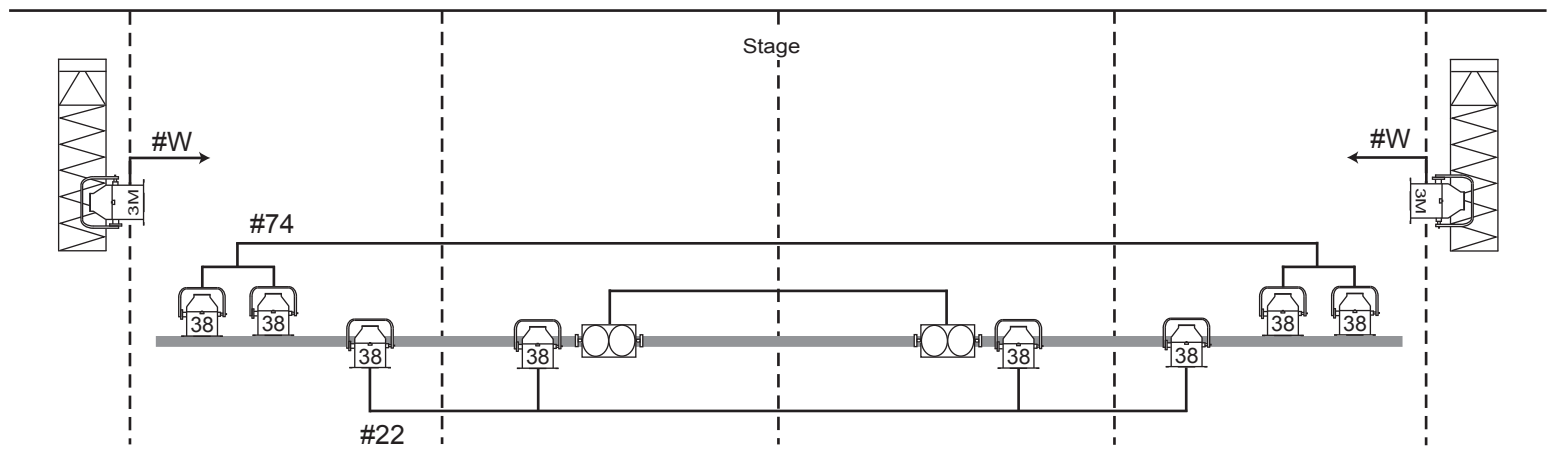

LIGHTING BASIC ARRANGEMENT

KEY					
	SILVER-PAR56 LONG-M-300w	30		LED PAR RGB	4
	SILVER-PAR56 SHORT-M-300w	4		SPOT-500w	4
	BLACK-PAR38 -M-150w	8		MINIBULL-600w	2
	ATOMIC3000 DMX	1		426-650w	2